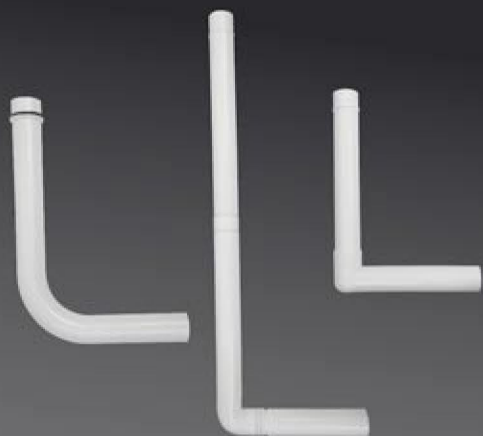

SHORT

LONG

PUSH BUTTON

Single Flush Push Button

40mm

Dual Flush Push Button

40mm

Dual Flush Push Button

45mm

Dual Flush Push Button

58mm

SIDE INLET BALL VALVE

F-27

F-28

F-29

Paper
Holder
Stick

F-27

F-28

F-29 L-Band

Water Blocker

F-30

F-01

F-02

F-03