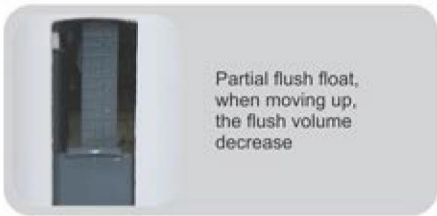

Features

- * Slim Flush Tank
- * Unbreakable Material
- * Pure Virgin Material
- * Germ Free Knob
- * High Flushing
- * Easy Installation

Available in all Sanitary Ware COLORS 

Model - Smart
Dual Flush Toilet Plastic Cistern (SP)
With Center Push Button
Color : White
Flushing : Dual Flush, 3l/6l, Max : 8l

Features

- * Slim Flush Tank
- * Unbreakable Material
- * Pure Virgin Material
- * Germ Free Knob
- * High Flushing
- * Easy Installation

Available in all Sanitary Ware COLORS 

Model - Diamond
Dual Flush Toilet Plastic Cistern (SP)
With Center Push Button
Color : White
Flushing : Dual Flush, 3l/6l, Max : 8l

FLUSH VALVE
Valve Fittings

EXPERT OF
TOILET TANK FITTINGS

Couple Closet Dualflush Valve

One Piece Dualflush Valve

EWC-LLC- Dualflush Fitting

Bottom inlet Ballcock

Move the fixing hoop upward, easily adjust the installation height

Easy to adjust water level by rotating adjustment lever directly

Adjustable refill rate: 0 to 28% with plug in adapters

Filter screen. Can make sure good working performance under various water condition