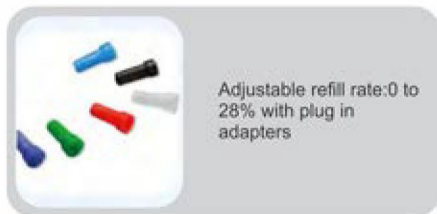

Easy to adjust water level by rotating adjustment lever directly

Adjustable refill rate: 0 to 28% with plug in adapters

Filter screen. Can make sure good working performance under various water condition

Bottom inlet Ballcock

Water pressure difference design, assuring to stop water quickly

Adjustable refill rate: 0 to 28% with plug in adapters

Adjustable the water level by moving the float's

The rod can be cut according to tank,s height: Rod can be customized