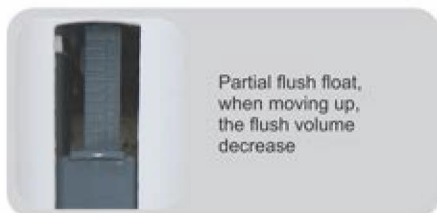

Features

- * Slim Flush Tank
- * Unbreakable Material
- * Pure Virgin Material
- * Germ Free Knob
- * High Flushing
- * Easy Installation

Available in all Sanitary Ware COLORS 

Model - Diamond
Dual Flush Toilet Plastic Cistern (SP)
With Center Push Button
Color : White
Flushing : Dual Flush, 3l/6l, Max : 8l

FLUSH VALVE
Valve Fittings

EXPERT OF
TOILET TANK FITTINGS

Couple Closet Dualflush Valve

One Piece Dualflush Valve

EWC-LLC- Dualflush Fitting

Bottom inlet Ballcock

Move the fixing hoop upward, easily adjust the installation height

Easy to adjust water level by rotating adjustment lever directly

Adjustable refill rate: 0 to 28% with plug in adapters

Filter screen. Can make sure good working performance under various water condition

Bottom inlet Ballcock

Water pressure difference design, assuring to stop water quickly

Adjustable refill rate: 0 to 28% with plug in adapters

Adjustable the water level by moving the float's

The rod can be cut according to tank,s height: Rod can be customized