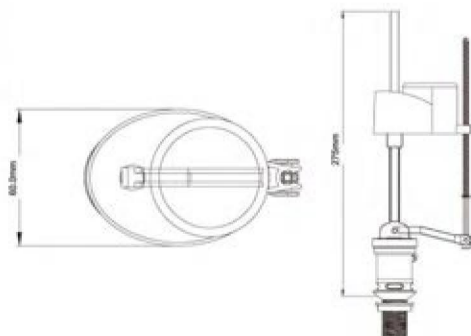

FLUSH VALVE
Valve Fittings

EXPERT OF
TOILET TANK FITTINGS

Couple Closet Dualflush Valve

One Piece Dualflush Valve

EWC-LLC- Dualflush Fitting

Bottom inlet Ballcock

Move the fixing hoop upward, easily adjust the installation height

Bottom inlet Ballcock

Water pressure difference design, assuring to stop water quickly

Adjustable refill rate: 0 to 28% with plug in adapters

Adjustable the water level by moving the float's

The rod can be cut according to tank,s height: Rod can be customized