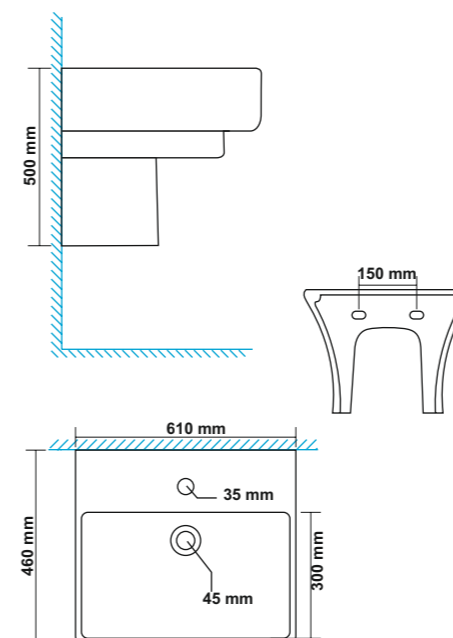

# WASH BASIN WITH FULL PEDESTAL

**Vitra - 4014**  
Size : 460 x 515 x 865 MM

**Sterling - 4016**  
Size : 515 x 650 x 1020 MM

**Serena - 4015**  
Size : 470 x 590 x 905 MM

**Exotica - 4017**  
Size : 430 x 570 x 870 MM

# WASH BASIN WITH HALF PEDESTAL

*Experience*  
The Expertise of Art.

WASH BASIN WITH HALF PEDESTAL

**Alpha - 4008**  
Size : 485 x 425 x 330 MM

**Beta - 4009**  
Size : 440 x 500 x 390 MM

# WASH BASIN WITH HALF PEDESTAL

**Titan Set - 4006**  
Size : 500 x 580 x 550 MM

**Delta - 4102**  
Size : 300 x 370 x 360 MM

**Gamma- 4101**  
Size : 370 x 310 x 360 MM

**Zeta - 4103**  
Size : 470 x 470 x 340 MM

# WASH BASIN WITH HALF PEDESTAL

**Sigma - 4104**  
Size : 260 x 500 x 340 MM

**Tropica - 4201**  
Size : 610 x 460 x 500 MM