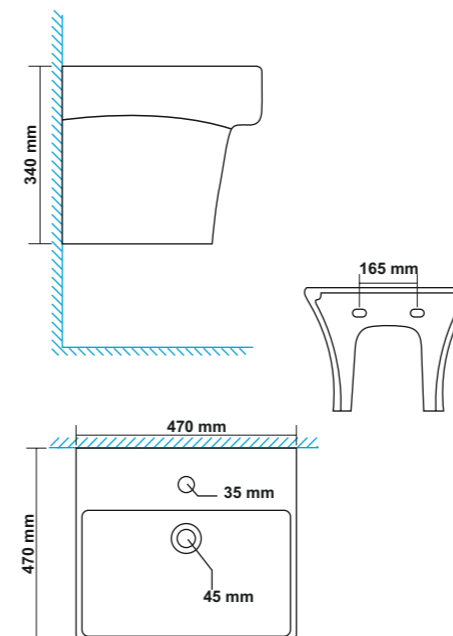

# WASH BASIN WITH FULL PEDESTAL

**Vitra - 4014**  
Size : 460 x 515 x 865 MM

**Sterling - 4016**  
Size : 515 x 650 x 1020 MM

**Serena - 4015**  
Size : 470 x 590 x 905 MM

**Exotica - 4017**  
Size : 430 x 570 x 870 MM

# WASH BASIN WITH HALF PEDESTAL

*Experience*  
The Expertise of Art.

WASH BASIN WITH HALF PEDESTAL

**Alpha - 4008**  
Size : 485 x 425 x 330 MM

**Beta - 4009**  
Size : 440 x 500 x 390 MM

# WASH BASIN WITH HALF PEDESTAL

**Titan Set - 4006**  
Size : 500 x 580 x 550 MM

**Delta - 4102**  
Size : 300 x 370 x 360 MM

**Gamma- 4101**  
Size : 370 x 310 x 360 MM

**Zeta - 4103**  
Size : 470 x 470 x 340 MM

# WASH BASIN WITH HALF PEDESTAL

**Sigma - 4104**  
Size : 260 x 500 x 340 MM

**Tropica - 4201**  
Size : 610 x 460 x 500 MM