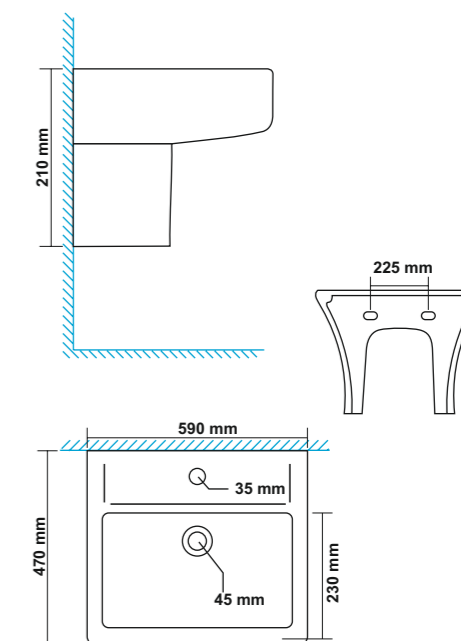

# WASH BASIN WITH HALF PEDESTAL

*Experience*  
The Expertise of Art.

WASH BASIN WITH HALF PEDESTAL

**Alpha - 4008**  
Size : 485 x 425 x 330 MM

**Beta - 4009**  
Size : 440 x 500 x 390 MM

# WASH BASIN WITH HALF PEDESTAL

**Titan Set - 4006**  
Size : 500 x 580 x 550 MM

**Delta - 4102**  
Size : 300 x 370 x 360 MM

**Gamma- 4101**  
Size : 370 x 310 x 360 MM

**Zeta - 4103**  
Size : 470 x 470 x 340 MM

# WASH BASIN WITH HALF PEDESTAL

**Sigma - 4104**  
Size : 260 x 500 x 340 MM

**Tropica - 4201**  
Size : 610 x 460 x 500 MM

# WASH BASIN WITH HALF PEDESTAL

**Pletinuum - 4202**  
80 % Fitting  
Half Fitting

**Neo - 4204**  
Size : 470 x 590 x 210 MM

**Exotica - 4203**  
Clehalf Pedestal  
Size : 425 x 565 x 185 MM

**4205**  
Size : 470 x 584 x 210 MM