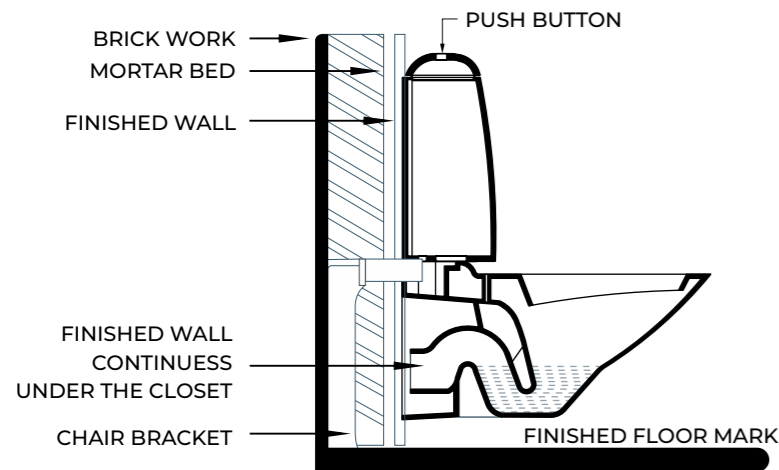

TECHNICAL SPECIFICATION

TOILET BOWL WITHOUT AN EDGE

The rimless design is standard for all toilets. It means that the toilet bowls do not have any difficult-to-reach places in which dirt and bacteria can accumulate. This makes it possible to clean the toilet far more quickly, easily and thoroughly. Sonferry has produced rimless toilet bowls since 2018, and has already sold over eight million of them around the world.

ONE PIECE WATER CLOSET

1. If the wall is going to be plastered for a thickness of 12 mm and a tile thickness of 6-7 mm, the projection of the bolts from the finished wall should be 66 mm only.

2. If the thickness of plastering and tile is less than the dimensions mentioned above, the bolts that are supplied along with the bracket should be moved into the wall by using a suitable spacer washer between the bolt head and the bracket frame.

3. The bracket should be buried into the floor so that the height from the center line of the bolt to the surface of the finished floor is 320mm.

ONE-PIECE TOILETS are able to be installed in bathrooms with less square footage since they are lower to the floor they are easier to keep clean. As with most equipment, the fewer separate parts that comprise it, the more durable it proves to be. Installing a ONE-PIECE TOILET is generally easier.