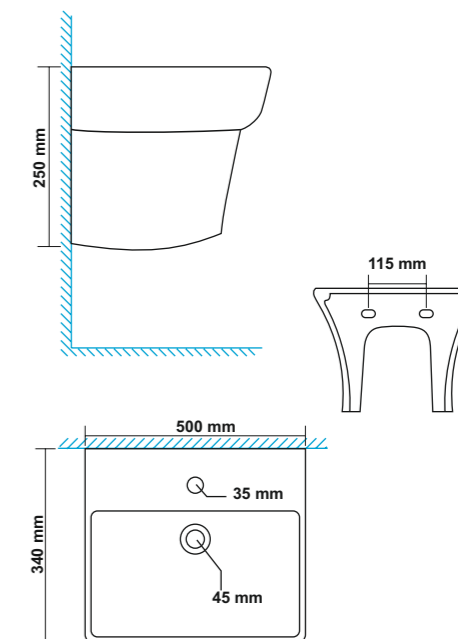

# WASH BASIN WITH FULL PEDESTAL

**Vitra - 4014**  
Size : 460 x 515 x 865 MM

**Sterling - 4016**  
Size : 515 x 650 x 1020 MM

**Serena - 4015**  
Size : 470 x 590 x 905 MM

**Exotica - 4017**  
Size : 430 x 570 x 870 MM

# WASH BASIN WITH HALF PEDESTAL

*Experience*  
The Expertise of Art.

WASH BASIN WITH HALF PEDESTAL

**Alpha - 4008**  
Size : 485 x 425 x 330 MM

**Beta - 4009**  
Size : 440 x 500 x 390 MM

# WASH BASIN WITH HALF PEDESTAL

**Titan Set - 4006**  
Size : 500 x 580 x 550 MM

**Delta - 4102**  
Size : 300 x 370 x 360 MM

**Gamma- 4101**  
Size : 370 x 310 x 360 MM

**Zeta - 4103**  
Size : 470 x 470 x 340 MM

# WASH BASIN WITH HALF PEDESTAL

**Sigma - 4104**  
Size : 260 x 500 x 340 MM

**Tropica - 4201**  
Size : 610 x 460 x 500 MM